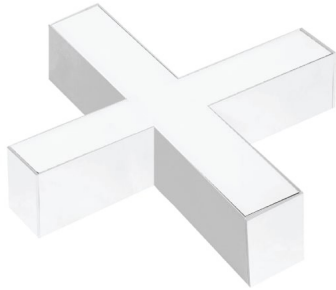

Product Images

Specification Details

PRODUCT	: Flow Link X-Shape White 20W High Lumen
BRAND	: LAMP & LIGHT
DESCRIPTION	: Linear Lamp
DIMENSION	: L300 x W300 x H70 mm + Cable Length N/A mm
LAMP TYPE	: LED Built-in x 1 pcs (Maximum : 20W)
COLOR	: White
MATERIAL	: Powder Coated Aluminum
WEIGHT	: 0.600 kg
IP RATING	: IP 20
INSTALLATION	: Surface / Pendant Optional
CUT OUT SIZE	: -