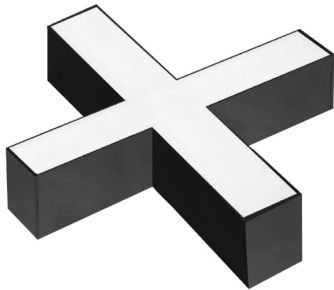

Product Images

Specification Details

PRODUCT	: Flow Link X-Shape Black 10W
BRAND	: LAMP & LIGHT
DESCRIPTION	: Linear Lamp
DIMENSION	: L300 x W300 x H70 mm + Cable Length N/A mm
LAMP TYPE	: LED Built-in x 1 pcs (Maximum : 10W)
COLOR	: Powdered Coated Sandy Black
MATERIAL	: Powder Coated Aluminum
WEIGHT	: 0.6 kg
IP RATING	: IP 20
INSTALLATION	: Surface / Pendant Optional
CUT OUT SIZE	: -