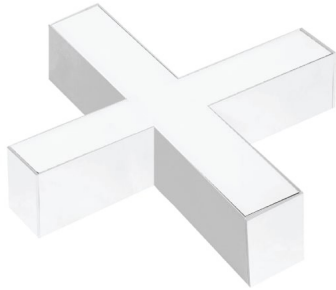

Product Images

Specification Details

| | |
|--------------|--|
| PRODUCT | : Flow Link X-Shape White 10W |
| BRAND | : LAMP & LIGHT |
| DESCRIPTION | : Linear Lamp |
| DIMENSION | : L300 x W300 x H70 mm + Cable Length N/A mm |
| LAMP TYPE | : LED Built-in x 1 pcs (Maximum : 10W) |
| COLOR | : White |
| MATERIAL | : Powder Coated Aluminum |
| WEIGHT | : 0.600 kg |
| IP RATING | : IP 20 |
| INSTALLATION | : Surface / Pendant Optional |
| CUT OUT SIZE | : - |