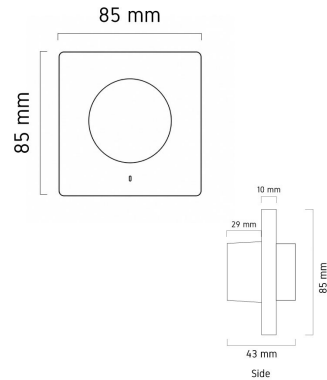

Specification Sheet

Saleman Contact : _____

v.20260521025604

Product Images

Specification Details

PRODUCT	: DALI-CCT Wall Dimmer
BRAND	: LAMP & LIGHT
DESCRIPTION	: Controller
DIMENSION	: L85 x W85 x H55 mm + Cable Length N/A mm
LAMP TYPE	: N/A x 0 pcs
COLOR	: White,-,-
MATERIAL	: ABS,-,-
WEIGHT	: 0.100 kg
IP RATING	: IP 20
INSTALLATION	: N/A
CUT OUT SIZE	:

Light Source Info

LIGHT COLOR CCT	: -
POWER (WATT)	:
LUMEN	:
BEAM ANGLE	: N/A
CRI	: N/A
INPUT VOLTAGE	: AC 220V
POWER FACTOR	: N/A
AVG. LIFE TIME	: N/A
DIMMABLE	: Dimmable
CONTROL GEAR	:

REMARK :

LAMP & LIGHT