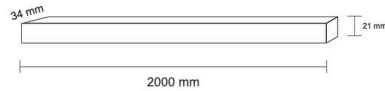

### Specification Details

PRODUCT	: Tracklight White 2m
BRAND	: LAMP & LIGHT
DESCRIPTION	: Tracklights
DIMENSION	: L2,000 x W34 x H21 mm + Cable Length N/A mm
LAMP TYPE	: N/A x 0 pcs
COLOR	: White
MATERIAL	: Aluminum
WEIGHT	: 0.600 kg
IP RATING	: IP 20
INSTALLATION	: Surface / Pendant Optional
CUT OUT SIZE	: -

### Light Source Info

LIGHT COLOR CCT	: -
POWER (WATT)	: -
LUMEN	: -
BEAM ANGLE	: N/A
CRI	: Depend On Bulb
INPUT VOLTAGE	: Depend On Bulb
POWER FACTOR	: Depend On Bulb
AVG. LIFE TIME	: Depend On Bulb
DIMMABLE	: N/A
CONTROL GEAR	: