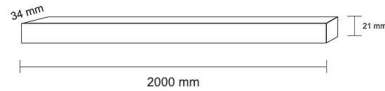

Product Images

Specification Details

PRODUCT	: Tracklight White 2m
BRAND	: LAMP & LIGHT
DESCRIPTION	: Tracklights
DIMENSION	: L2,000 x W34 x H21 mm + Cable Length N/A mm
LAMP TYPE	: N/A x 0 pcs
COLOR	: White
MATERIAL	: Aluminum
WEIGHT	: 0.600 kg
IP RATING	: IP 20
INSTALLATION	: Surface / Pendant Optional
CUT OUT SIZE	: -

Light Source Info

LIGHT COLOR CCT	: -
POWER (WATT)	: -
LUMEN	: -
BEAM ANGLE	: N/A
CRI	: Depend On Bulb
INPUT VOLTAGE	: Depend On Bulb
POWER FACTOR	: Depend On Bulb
AVG. LIFE TIME	: Depend On Bulb
DIMMABLE	: N/A
CONTROL GEAR	: