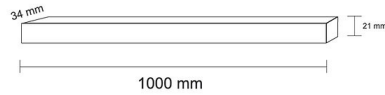

Product Images

Specification Details

PRODUCT	: Tracklight Black 1m
BRAND	: LAMP & LIGHT
DESCRIPTION	: Tracklights
DIMENSION	: L1,000 x W34 x H21 mm + Cable Length N/A mm
LAMP TYPE	: N/A x 0 pcs
COLOR	: Black
MATERIAL	: Aluminum
WEIGHT	: 0.300 kg
IP RATING	: IP 20
INSTALLATION	: Surface / Pendant Optional
CUT OUT SIZE	: -

Light Source Info

LIGHT COLOR CCT	: -
POWER (WATT)	: -
LUMEN	: -
BEAM ANGLE	: N/A
CRI	: Depend On Bulb
INPUT VOLTAGE	: Depend On Bulb
POWER FACTOR	: Depend On Bulb
AVG. LIFE TIME	: Depend On Bulb
DIMMABLE	: N/A
CONTROL GEAR	: