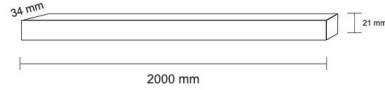

Product Images

Specification Details

PRODUCT	: Tracklight Black 2m
BRAND	: LAMP & LIGHT
DESCRIPTION	: Tracklights
DIMENSION	: L2,000 x W34 x H21 mm + Cable Length N/A mm
LAMP TYPE	: N/A x 0 pcs
COLOR	: Black
MATERIAL	: Aluminum
WEIGHT	: 0.600 kg
IP RATING	: IP 20
INSTALLATION	: Surface / Pendant Optional
CUT OUT SIZE	: -

Light Source Info

LIGHT COLOR CCT	: -
POWER (WATT)	: -
LUMEN	: -
BEAM ANGLE	: N/A
CRI	: Depend On Bulb
INPUT VOLTAGE	: Depend On Bulb
POWER FACTOR	: Depend On Bulb
AVG. LIFE TIME	: Depend On Bulb
DIMMABLE	: N/A
CONTROL GEAR	: