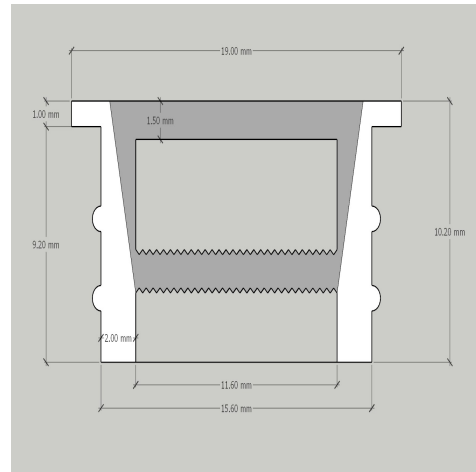

Product Images

Specification Details

PRODUCT	: Flexible Silicone Profile 001
BRAND	: LAMP & LIGHT
DESCRIPTION	: Flexible Silicone Profile
DIMENSION	: L1,000 x W19 x H10 mm + Cable Length N/A mm
LAMP TYPE	: N/A x 0 pcs (Maximum : LED Striplight)
COLOR	: White
MATERIAL	: Silicone
WEIGHT	: 1.050 kg
IP RATING	: IP 20
INSTALLATION	: Recess Mounted
CUT OUT SIZE	: -

Light Source Info

LIGHT COLOR CCT	: -
POWER (WATT)	: -
LUMEN	: -
BEAM ANGLE	: N/A
CRI	: N/A
INPUT VOLTAGE	: N/A
POWER FACTOR	: N/A
AVG. LIFE TIME	: N/A
DIMMABLE	: N/A
CONTROL GEAR	:

REMARK : Wrong spec on dimension of packaging and pcs per carton