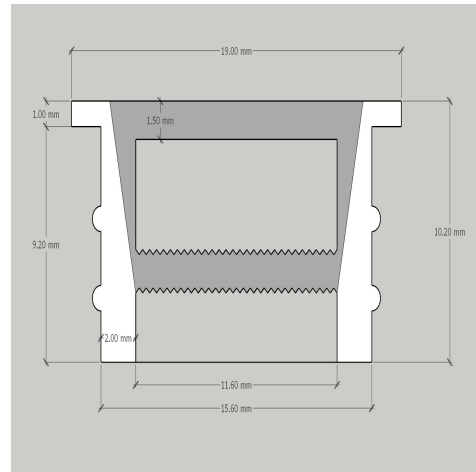

**Product Images**

**Specification Details**

PRODUCT	: Flexible Silicone Profile 001
BRAND	: LAMP & LIGHT
DESCRIPTION	: Flexible Silicone Profile
DIMENSION	: L1,000 x W19 x H10 mm + Cable Length N/A mm
LAMP TYPE	: N/A x 0 pcs ( Maximum : LED Striplight)
COLOR	: White
MATERIAL	: Silicone
WEIGHT	: 1.050 kg
IP RATING	: IP 20
INSTALLATION	: Recess Mounted
CUT OUT SIZE	: -

**Light Source Info**

LIGHT COLOR CCT	: -
POWER (WATT)	: -
LUMEN	: -
BEAM ANGLE	: N/A
CRI	: N/A
INPUT VOLTAGE	: N/A
POWER FACTOR	: N/A
AVG. LIFE TIME	: N/A
DIMMABLE	: N/A
CONTROL GEAR	:

**REMARK** : Wrong spec on dimension of packaging and pcs per carton