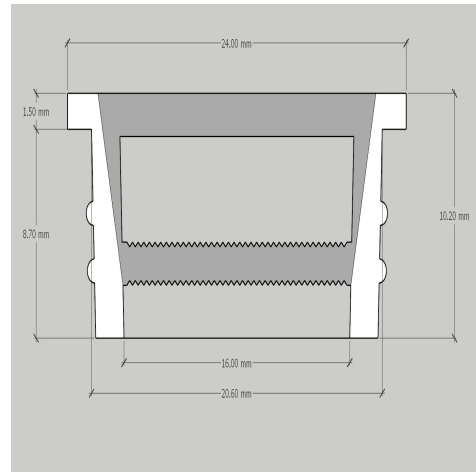

Product Images

Specification Details

PRODUCT	: Flexible Silicone Profile 002
BRAND	: LAMP & LIGHT
DESCRIPTION	: Flexible Silicone Profile
DIMENSION	: L1,000 x W24 x H10 mm + Cable Length N/A mm
LAMP TYPE	: N/A x 0 pcs (Maximum : LED Striplight)
COLOR	: White
MATERIAL	: Silicone
WEIGHT	: 1.500 kg
IP RATING	: IP 20
INSTALLATION	: Recess Mounted
CUT OUT SIZE	: -

Light Source Info

LIGHT COLOR CCT	: -
POWER (WATT)	: -
LUMEN	: -
BEAM ANGLE	: N/A
CRI	: N/A
INPUT VOLTAGE	: N/A
POWER FACTOR	: N/A
AVG. LIFE TIME	: N/A
DIMMABLE	: N/A
CONTROL GEAR	:

REMARK : Wrong spec on dimension of packaging and pcs per carton