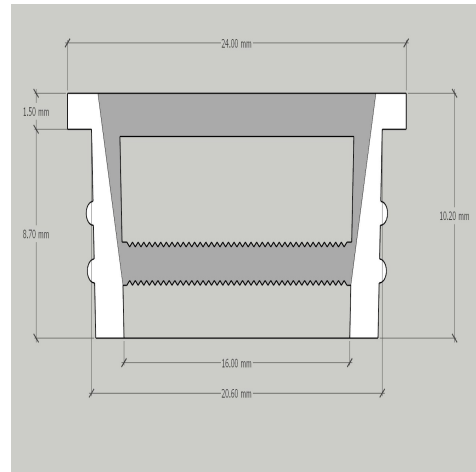

Product Images

Specification Details

PRODUCT	: Flexible Silicone Profile 002
BRAND	: LAMP & LIGHT
DESCRIPTION	: Flexible Silicone Profile
DIMENSION	: L1,000 x W24 x H10 mm + Cable Length N/A mm
LAMP TYPE	: N/A x 0 pcs (Maximum : LED Striplight)
COLOR	: White
MATERIAL	: Silicone
WEIGHT	: 1.500 kg
IP RATING	: IP 20
INSTALLATION	: Recess Mounted
CUT OUT SIZE	: -

Light Source Info

LIGHT COLOR CCT	: -
POWER (WATT)	: -
LUMEN	: -
BEAM ANGLE	: N/A
CRI	: N/A
INPUT VOLTAGE	: N/A
POWER FACTOR	: N/A
AVG. LIFE TIME	: N/A
DIMMABLE	: N/A
CONTROL GEAR	:

REMARK : Wrong spec on dimension of packaging and pcs per carton