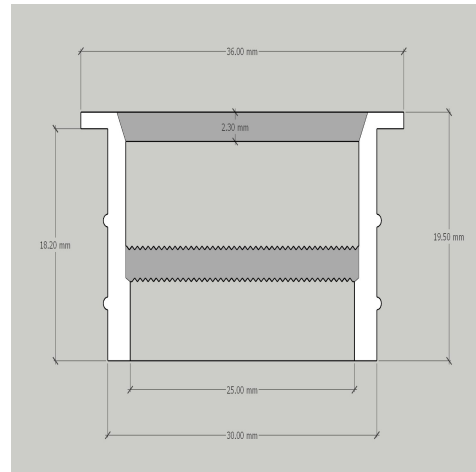

Product Images

Specification Details

PRODUCT	: Flexible Silicone Profile 003
BRAND	: LAMP & LIGHT
DESCRIPTION	: Flexible Silicone Profile
DIMENSION	: L1,000 x W36 x H20 mm + Cable Length N/A mm
LAMP TYPE	: N/A x 0 pcs (Maximum : LED Striplight)
COLOR	: White
MATERIAL	: Silicone
WEIGHT	: 3.200 kg
IP RATING	: IP 20
INSTALLATION	: Recess Mounted
CUT OUT SIZE	: -

Light Source Info

LIGHT COLOR CCT	: -
POWER (WATT)	: -
LUMEN	: -
BEAM ANGLE	: N/A
CRI	: N/A
INPUT VOLTAGE	: N/A
POWER FACTOR	: N/A
AVG. LIFE TIME	: N/A
DIMMABLE	: N/A
CONTROL GEAR	:

REMARK : Wrong spec on dimension of packaging and pcs per carton