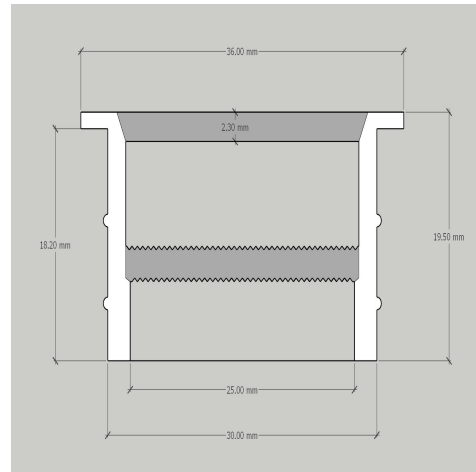

Product Images

Specification Details

PRODUCT	: Flexible Silicone Profile 003
BRAND	: LAMP & LIGHT
DESCRIPTION	: Flexible Silicone Profile
DIMENSION	: L1,000 x W36 x H20 mm + Cable Length N/A mm
LAMP TYPE	: N/A x 0 pcs (Maximum : LED Striplight)
COLOR	: White
MATERIAL	: Silicone
WEIGHT	: 3.200 kg
IP RATING	: IP 20
INSTALLATION	: Recess Mounted
CUT OUT SIZE	: -

Light Source Info

LIGHT COLOR CCT	: -
POWER (WATT)	: -
LUMEN	: -
BEAM ANGLE	: N/A
CRI	: N/A
INPUT VOLTAGE	: N/A
POWER FACTOR	: N/A
AVG. LIFE TIME	: N/A
DIMMABLE	: N/A
CONTROL GEAR	:

REMARK : Wrong spec on dimension of packaging and pcs per carton