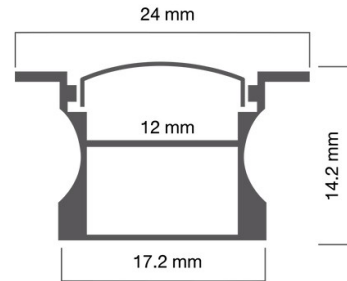

### Specification Details

PRODUCT	: Aluminum Profile PW-CASE-003
BRAND	: LAMP & LIGHT
DESCRIPTION	: Aluminum Profiles
DIMENSION	: L2,000 x W24 x H14 mm + Cable Length N/A mm
LAMP TYPE	: N/A x 0 pcs ( Maximum : LED Striplight)
COLOR	: Silver
MATERIAL	: Aluminum,Acrylic
WEIGHT	: 0.080 kg
IP RATING	: IP 20
INSTALLATION	: Recess Mounted
CUT OUT SIZE	: -

### Light Source Info

LIGHT COLOR CCT	: -
POWER (WATT)	: -
LUMEN	: -
BEAM ANGLE	: N/A
CRI	: N/A
INPUT VOLTAGE	: N/A
POWER FACTOR	: N/A
AVG. LIFE TIME	: N/A
DIMMABLE	: N/A
CONTROL GEAR	:

**REMARK** : 1 pc = 2 meter in length  
Outdoor use is possible if not directly exposed to sunlight. Avoid direct sunlight exposure as it may reduce product lifetime.