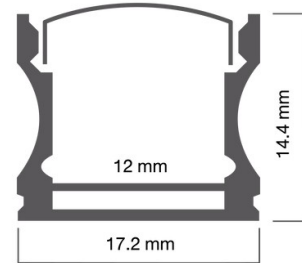

Product Images

Specification Details

PRODUCT	: Aluminum Profile PW-CASE-004
BRAND	: LAMP & LIGHT
DESCRIPTION	: Aluminum Profiles
DIMENSION	: L2,000 x W17 x H14 mm + Cable Length N/A mm
LAMP TYPE	: N/A x 0 pcs (Maximum : LED Striplight)
COLOR	: Silver
MATERIAL	: Aluminum,Acrylic
WEIGHT	: 0.070 kg
IP RATING	: IP 20
INSTALLATION	: Surface Mounted
CUT OUT SIZE	: -

Light Source Info

LIGHT COLOR CCT	: -
POWER (WATT)	: -
LUMEN	: -
BEAM ANGLE	: N/A
CRI	: N/A
INPUT VOLTAGE	: N/A
POWER FACTOR	: N/A
AVG. LIFE TIME	: N/A
DIMMABLE	: N/A
CONTROL GEAR	:

REMARK : 1 pc = 2 meter in length Outdoor use is possible if not directly exposed to sunlight. Avoid direct sunlight exposure as it may reduce product lifetime.