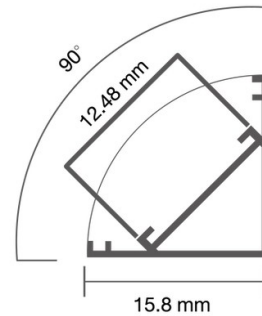

Product Images

Specification Details

PRODUCT	: Aluminum Profile PW-CASE-006
BRAND	: LAMP & LIGHT
DESCRIPTION	: Aluminum Profiles
DIMENSION	: L2,000 x W16 x H16 mm + Cable Length N/A mm
LAMP TYPE	: N/A x 0 pcs (Maximum : LED Striplight)
COLOR	: Silver
MATERIAL	: Aluminum,Acrylic
WEIGHT	: 0.050 kg
IP RATING	: IP 20
INSTALLATION	: Surface Mounted
CUT OUT SIZE	: -

Light Source Info

LIGHT COLOR CCT	: -
POWER (WATT)	: -
LUMEN	: -
BEAM ANGLE	: N/A
CRI	: N/A
INPUT VOLTAGE	: N/A
POWER FACTOR	: N/A
AVG. LIFE TIME	: N/A
DIMMABLE	: N/A
CONTROL GEAR	:

REMARK : 1 pc = 2 meter in length, Indoor use Only.