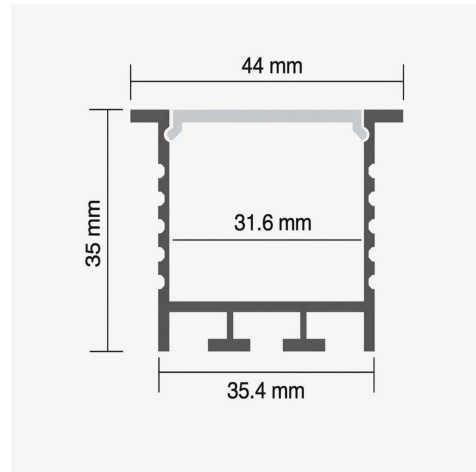

Product Images

Specification Details

PRODUCT	: Aluminum Profile PW-CASE-035
BRAND	: LAMP & LIGHT
DESCRIPTION	: Aluminum Profiles
DIMENSION	: L2,000 x W44 x H35 mm + Cable Length N/A mm
LAMP TYPE	: N/A x 0 pcs (Maximum : LED Striplight)
COLOR	: Silver
MATERIAL	: Aluminum,Acrylic
WEIGHT	: 0.300 kg
IP RATING	: IP 20
INSTALLATION	: Recess / Pendant Optional
CUT OUT SIZE	: -

Light Source Info

LIGHT COLOR CCT	: -
POWER (WATT)	: -
LUMEN	: -
BEAM ANGLE	: N/A
CRI	: N/A
INPUT VOLTAGE	: N/A
POWER FACTOR	: N/A
AVG. LIFE TIME	: N/A
DIMMABLE	: N/A
CONTROL GEAR	:

REMARK : 1 pc = 2 meter in length
 Outdoor use is possible if not directly exposed to sunlight. Avoid direct sunlight exposure as it may reduce product lifetime.