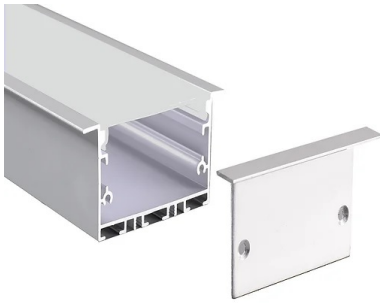

Product Images

Specification Details

PRODUCT	: Aluminum Profile PW-CASE-064
BRAND	: LAMP & LIGHT
DESCRIPTION	: Aluminum Profiles
DIMENSION	: L2000 x W64 x H32 mm + Cable Length N/A mm
LAMP TYPE	: N/A x pcs (Maximum : LED Striplight)
COLOR	: Silver
MATERIAL	: Acrylic, Aluminum
WEIGHT	: 0.71 kg
IP RATING	: IP 20
INSTALLATION	: Recess / Pendant Optional
CUT OUT SIZE	: -

Light Source Info

LIGHT COLOR CCT	: -
POWER (WATT)	: -
LUMEN	: -
BEAM ANGLE	: N/A
CRI	: N/A
INPUT VOLTAGE	: N/A
POWER FACTOR	: N/A
AVG. LIFE TIME	: N/A
DIMMABLE	: N/A
CONTROL GEAR	:

REMARK : 1 pc = 2 meter in length