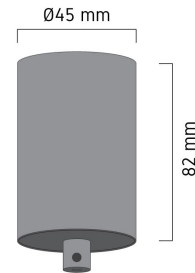

Product Images

Specification Details

PRODUCT	: LUCE Track Canopy Base-Gold
BRAND	: LAMP & LIGHT
DESCRIPTION	: LUCE Tracklight
DIMENSION	: L45 x W45 x H82 mm + Cable Length N/A mm
LAMP TYPE	: N/A x 0 pcs
COLOR	: Gold
MATERIAL	: Aluminum
WEIGHT	: 0.110 kg
IP RATING	: IP 20
INSTALLATION	: Surface / Pendant Optional
CUT OUT SIZE	: -

Light Source Info

LIGHT COLOR CCT	: -
POWER (WATT)	: -
LUMEN	: -
BEAM ANGLE	: N/A
CRI	: Depend On Bulb
INPUT VOLTAGE	: Depend On Bulb
POWER FACTOR	: Depend On Bulb
AVG. LIFE TIME	: Depend On Bulb
DIMMABLE	: N/A
CONTROL GEAR	: