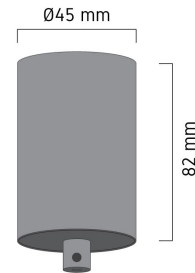

Product Images

Specification Details

PRODUCT	: LUCE Track Canopy Base-Black Titanium
BRAND	: LAMP & LIGHT
DESCRIPTION	: LUCE Tracklight
DIMENSION	: L45 x W45 x H82 mm + Cable Length N/A mm
LAMP TYPE	: N/A x 0 pcs
COLOR	: Black Titanium
MATERIAL	: Aluminum
WEIGHT	: 0.110 kg
IP RATING	: IP 20
INSTALLATION	: Surface / Pendant Optional
CUT OUT SIZE	: -

Light Source Info

LIGHT COLOR CCT	: -
POWER (WATT)	: -
LUMEN	: -
BEAM ANGLE	: N/A
CRI	: Depend On Bulb
INPUT VOLTAGE	: Depend On Bulb
POWER FACTOR	: Depend On Bulb
AVG. LIFE TIME	: Depend On Bulb
DIMMABLE	: N/A
CONTROL GEAR	: