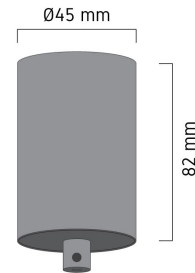

Product Images

Specification Details

PRODUCT	: LUCE Track Canopy Base-Silver
BRAND	: LAMP & LIGHT
DESCRIPTION	: LUCE Tracklight
DIMENSION	: L45 x W45 x H82 mm + Cable Length N/A mm
LAMP TYPE	: N/A x 0 pcs
COLOR	: Silver
MATERIAL	: Aluminum
WEIGHT	: 0.110 kg
IP RATING	: IP 20
INSTALLATION	: Surface / Pendant Optional
CUT OUT SIZE	: -

Light Source Info

LIGHT COLOR CCT	: -
POWER (WATT)	: -
LUMEN	: -
BEAM ANGLE	: N/A
CRI	: Depend On Bulb
INPUT VOLTAGE	: Depend On Bulb
POWER FACTOR	: Depend On Bulb
AVG. LIFE TIME	: Depend On Bulb
DIMMABLE	: N/A
CONTROL GEAR	: