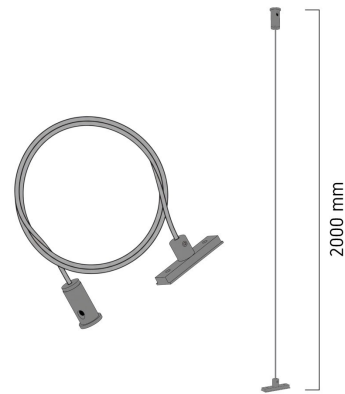

Product Images

Specification Details

PRODUCT	: LUCE Track suspension sling-Gold (1pc)
BRAND	: LAMP & LIGHT
DESCRIPTION	: LUCE Tracklight
DIMENSION	: L2,000 x W19 x H16 mm + Cable Length N/A mm
LAMP TYPE	: N/A x 0 pcs
COLOR	: Gold
MATERIAL	: Aluminum
WEIGHT	: 0.042 kg
IP RATING	: IP 20
INSTALLATION	: Surface / Pendant Optional
CUT OUT SIZE	: -

Light Source Info

LIGHT COLOR CCT	: -
POWER (WATT)	: -
LUMEN	: -
BEAM ANGLE	: N/A
CRI	: Depend On Bulb
INPUT VOLTAGE	: Depend On Bulb
POWER FACTOR	: Depend On Bulb
AVG. LIFE TIME	: Depend On Bulb
DIMMABLE	: N/A
CONTROL GEAR	: