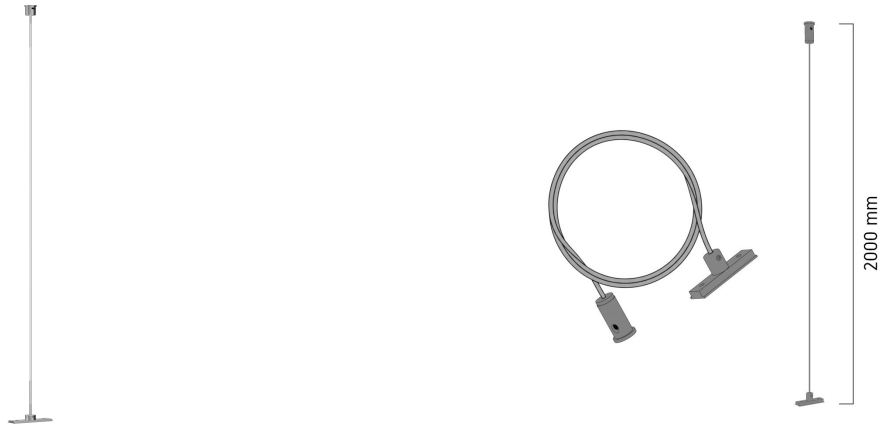

Product Images

Specification Details

PRODUCT	: LUCE Track suspension sling-Black Titanium (1pc)
BRAND	: LAMP & LIGHT
DESCRIPTION	: LUCE Tracklight
DIMENSION	: L2,000 x W19 x H16 mm + Cable Length N/A mm
LAMP TYPE	: N/A x 0 pcs
COLOR	: Black Titanium
MATERIAL	: Aluminum
WEIGHT	: 0.042 kg
IP RATING	: IP 20
INSTALLATION	: Surface / Pendant Optional
CUT OUT SIZE	: -

Light Source Info

LIGHT COLOR CCT	: -
POWER (WATT)	: -
LUMEN	: -
BEAM ANGLE	: N/A
CRI	: Depend On Bulb
INPUT VOLTAGE	: Depend On Bulb
POWER FACTOR	: Depend On Bulb
AVG. LIFE TIME	: Depend On Bulb
DIMMABLE	: N/A
CONTROL GEAR	: