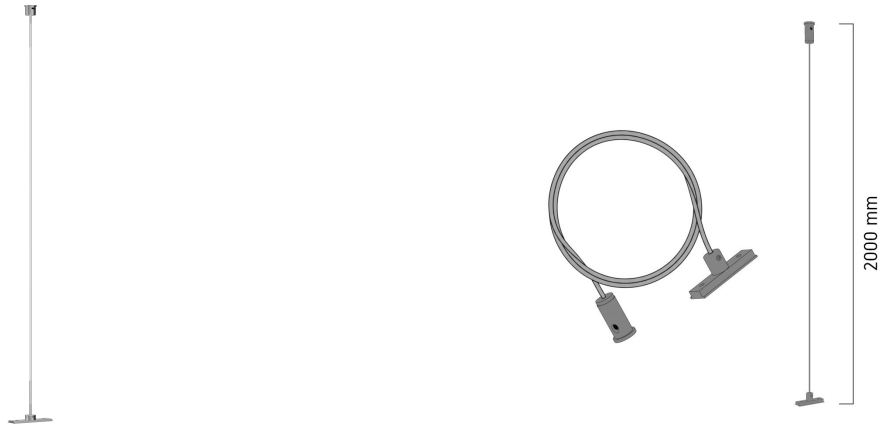

Product Images

Specification Details

PRODUCT	: LUCE Track suspension sling-Silver (1pc)
BRAND	: LAMP & LIGHT
DESCRIPTION	: LUCE Tracklight
DIMENSION	: L2,000 x W19 x H16 mm + Cable Length N/A mm
LAMP TYPE	: N/A x 0 pcs
COLOR	: Silver
MATERIAL	: Aluminum
WEIGHT	: 0.042 kg
IP RATING	: IP 20
INSTALLATION	: Surface / Pendant Optional
CUT OUT SIZE	: -

Light Source Info

LIGHT COLOR CCT	: -
POWER (WATT)	: -
LUMEN	: -
BEAM ANGLE	: N/A
CRI	: Depend On Bulb
INPUT VOLTAGE	: Depend On Bulb
POWER FACTOR	: Depend On Bulb
AVG. LIFE TIME	: Depend On Bulb
DIMMABLE	: N/A
CONTROL GEAR	: