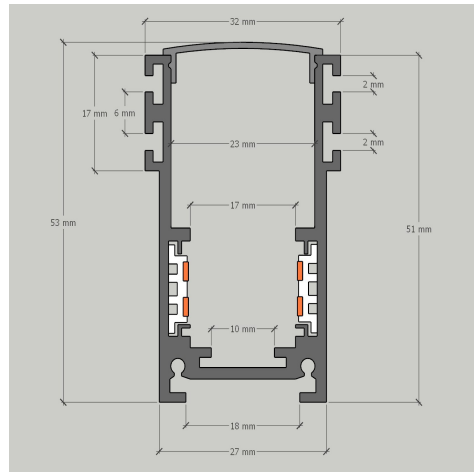

**Product Images**

**Specification Details**

PRODUCT	: Magnetic Track 1 Meter
BRAND	: LAMP & LIGHT
DESCRIPTION	: Magnetic Light
DIMENSION	: L1,000 x W32 x H51 mm + Cable Length N/A mm
LAMP TYPE	: N/A x 0 pcs
COLOR	: Black
MATERIAL	: Metal
WEIGHT	: 1.000 kg
IP RATING	: IP 20
INSTALLATION	: Surface / Recess / Pendant Mounted Optional
CUT OUT SIZE	: -

**Light Source Info**

LIGHT COLOR CCT	: -
POWER (WATT)	: -
LUMEN	: -
BEAM ANGLE	: N/A
CRI	: Depend On Bulb
INPUT VOLTAGE	: Depend On Bulb
POWER FACTOR	: Depend On Bulb
AVG. LIFE TIME	: Depend On Bulb
DIMMABLE	: N/A
CONTROL GEAR	:

**REMARK** : Innovative Design 4 in 1 purpose , can be use as pendant , recess or surface installation according to your need.

**LAMP & LIGHT**

Head Office : 2 Bangbon 4 Road, Soi 8, Bangbon, Bangkok, Thailand 10150  
 Tel. : 098-257-5229, Line ID : @Lampandlight, www.lampandlight.com