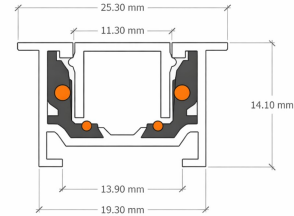

Product Images

Specification Details

PRODUCT	: Mini Track-Recess Type-White-1M
BRAND	: LAMP & LIGHT
DESCRIPTION	: Mini Tracklight
DIMENSION	: L1,000 x W25 x H14 mm + Cable Length N/A mm
LAMP TYPE	: N/A x 0 pcs
COLOR	: White
MATERIAL	: Aluminum Alloy
WEIGHT	: 0.706 kg
IP RATING	: IP 20
INSTALLATION	: Recess Mounted
CUT OUT SIZE	: -

Light Source Info

LIGHT COLOR CCT	: -
POWER (WATT)	: -
LUMEN	: -
BEAM ANGLE	: N/A
CRI	: Depend On Bulb
INPUT VOLTAGE	: Depend On Bulb
POWER FACTOR	: Depend On Bulb
AVG. LIFE TIME	: Depend On Bulb
DIMMABLE	: N/A
CONTROL GEAR	: