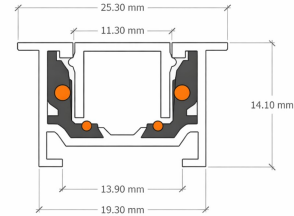

Product Images

Specification Details

PRODUCT	: Mini Track-Recess Type-White-2M
BRAND	: LAMP & LIGHT
DESCRIPTION	: Mini Tracklight
DIMENSION	: L2,000 x W25 x H14 mm + Cable Length N/A mm
LAMP TYPE	: N/A x 0 pcs
COLOR	: White
MATERIAL	: Aluminum Alloy
WEIGHT	: 1.411 kg
IP RATING	: IP 20
INSTALLATION	: Recess Mounted
CUT OUT SIZE	: -

Light Source Info

LIGHT COLOR CCT	: -
POWER (WATT)	: -
LUMEN	: -
BEAM ANGLE	: N/A
CRI	: Depend On Bulb
INPUT VOLTAGE	: Depend On Bulb
POWER FACTOR	: Depend On Bulb
AVG. LIFE TIME	: Depend On Bulb
DIMMABLE	: N/A
CONTROL GEAR	: