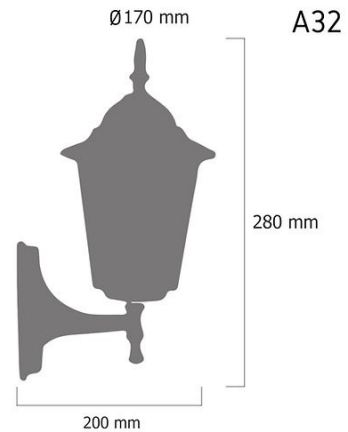

Product Images

Specification Details

PRODUCT	: Outdoor Wall Lamp A32
BRAND	: EZ Lighting
DESCRIPTION	: Wall Lamp
DIMENSION	: L200 x W170 x H280 mm + Cable Length N/A mm
LAMP TYPE	: E27 x 1 pcs (Maximum : 15W (Prefer : 12W))
COLOR	: Black
MATERIAL	: Glass
WEIGHT	: 1.000 kg
IP RATING	: IP 65
INSTALLATION	: Surface Mounted
CUT OUT SIZE	: -

Light Source Info

LIGHT COLOR CCT	: Depend On Bulb
POWER (WATT)	:
LUMEN	: -
BEAM ANGLE	: Depend On Bulb
CRI	: Depend On Bulb
INPUT VOLTAGE	: Depend On Bulb
POWER FACTOR	: Depend On Bulb
AVG. LIFE TIME	: Depend On Bulb
DIMMABLE	: Depend On Bulb
CONTROL GEAR	: