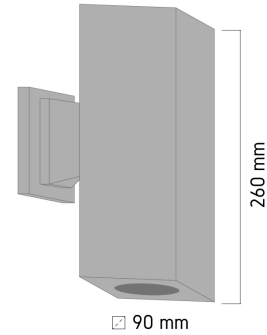

Product Images

A187

Specification Details

PRODUCT	: Outdoor Wall Lamp A187
BRAND	: LIGHTTECH
DESCRIPTION	: Wall Lamp
DIMENSION	: L260 x W90 x H90 mm + Cable Length N/A mm
LAMP TYPE	: E27 x 2 pcs ( Maximum : 12W (Prefer E27 LED Bulb 8W))
COLOR	: White
MATERIAL	: Glass, Powder Coated Aluminum
WEIGHT	: 1.1 kg
IP RATING	: IP 65
INSTALLATION	: Surface Mounted
CUT OUT SIZE	: -

Light Source Info

LIGHT COLOR CCT	: Depend On Bulb
POWER (WATT)	: -
LUMEN	: -
BEAM ANGLE	: Depend On Bulb
CRI	: Depend On Bulb
INPUT VOLTAGE	: Depend On Bulb
POWER FACTOR	: Depend On Bulb
AVG. LIFE TIME	: Depend On Bulb
DIMMABLE	: Depend On Bulb
CONTROL GEAR	: