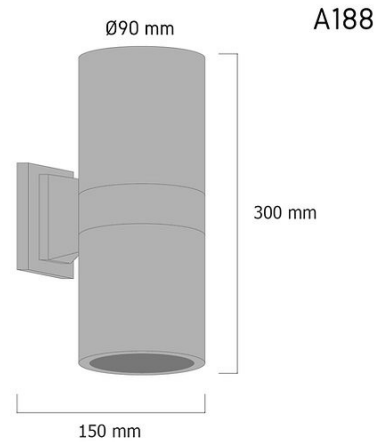

Product Images

Specification Details

| | |
|--------------|--|
| PRODUCT | : Outdoor Wall Lamp A188 |
| BRAND | : EZ Lighting |
| DESCRIPTION | : Wall Lamp |
| DIMENSION | : L150 x W90 x H300 mm + Cable Length N/A mm |
| LAMP TYPE | : E27 x 2 pcs (Maximum : 12W (Prefer : 8W)) |
| COLOR | : White |
| MATERIAL | : Powder Coated Aluminum,Glass |
| WEIGHT | : 1.000 kg |
| IP RATING | : IP 65 |
| INSTALLATION | : Surface Mounted |
| CUT OUT SIZE | : - |

Light Source Info

| | |
|-----------------|------------------|
| LIGHT COLOR CCT | : Depend On Bulb |
| POWER (WATT) | : |
| LUMEN | : - |
| BEAM ANGLE | : Depend On Bulb |
| CRI | : Depend On Bulb |
| INPUT VOLTAGE | : Depend On Bulb |
| POWER FACTOR | : Depend On Bulb |
| AVG. LIFE TIME | : Depend On Bulb |
| DIMMABLE | : Depend On Bulb |
| CONTROL GEAR | : |