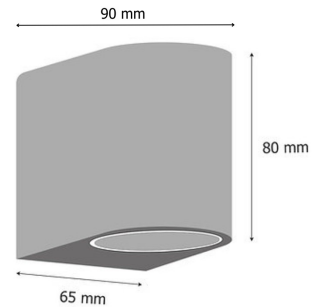

Product Images

A198

Specification Details

PRODUCT	: Outdoor Wall Lamp A198
BRAND	: LAMP & LIGHT
DESCRIPTION	: Outdoor Wall Lamp
DIMENSION	: L90 x W65 x H80 mm + Cable Length N/A mm
LAMP TYPE	: GU10 x 1 pcs (Maximum : 7W (Prefer:7W))
COLOR	: White
MATERIAL	: Die-Cast Aluminum,Glass
WEIGHT	: 0.300 kg
IP RATING	: IP 44
INSTALLATION	: Surface Mounted
CUT OUT SIZE	: -

Light Source Info

LIGHT COLOR CCT	: Depend On Bulb
POWER (WATT)	:
LUMEN	: -
BEAM ANGLE	: Depend On Bulb
CRI	: Depend On Bulb
INPUT VOLTAGE	: Depend On Bulb
POWER FACTOR	: Depend On Bulb
AVG. LIFE TIME	: Depend On Bulb
DIMMABLE	: Depend On Bulb
CONTROL GEAR	: