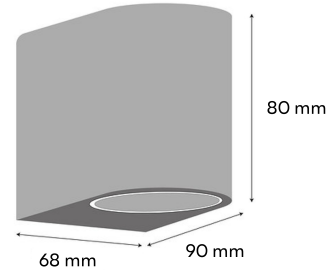

Product Images

A198

Specification Details

PRODUCT	: Outdoor Wall Lamp A198
BRAND	: LAMP & LIGHT
DESCRIPTION	: Wall Lamp
DIMENSION	: L90 x W68 x H80 mm + Cable Length N/A mm
LAMP TYPE	: GU10 x 1 pcs (Maximum : 7W)
COLOR	: White
MATERIAL	: Glass, Powder Coated Aluminum
WEIGHT	: 0.3 kg
IP RATING	: IP 65
INSTALLATION	: Surface Mounted
CUT OUT SIZE	: -

Light Source Info

LIGHT COLOR CCT	: Depend On Bulb
POWER (WATT)	: -
LUMEN	: -
BEAM ANGLE	: Depend On Bulb
CRI	: Depend On Bulb
INPUT VOLTAGE	: Depend On Bulb
POWER FACTOR	: Depend On Bulb
AVG. LIFE TIME	: Depend On Bulb
DIMMABLE	: Depend On Bulb
CONTROL GEAR	: