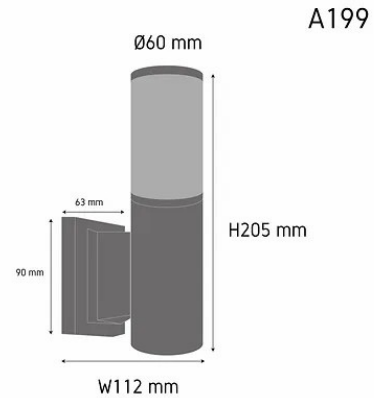

Product Images

Specification Details

PRODUCT	: Outdoor Wall Lamp A199
BRAND	: LIGHTTECH
DESCRIPTION	: Wall Lamp
DIMENSION	: L250 x W60 x H60 mm + Cable Length N/A mm
LAMP TYPE	: E27 x 1 pcs ( Maximum : 3W)
COLOR	: White, Frosted
MATERIAL	: Polycarbonate, Powder Coated Aluminum
WEIGHT	: 0.5 kg
IP RATING	: IP 65
INSTALLATION	: Surface Mounted
CUT OUT SIZE	: -

Light Source Info

LIGHT COLOR CCT	: Depend On Bulb
POWER (WATT)	: -
LUMEN	: -
BEAM ANGLE	: Depend On Bulb
CRI	: Depend On Bulb
INPUT VOLTAGE	: Depend On Bulb
POWER FACTOR	: Depend On Bulb
AVG. LIFE TIME	: Depend On Bulb
DIMMABLE	: Depend On Bulb
CONTROL GEAR	: