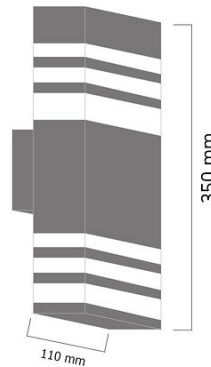

Product Images

A126

Specification Details

PRODUCT	: Outdoor Wall Lamp A126
BRAND	: EZ Lighting
DESCRIPTION	: Wall Lamp
DIMENSION	: L95 x W110 x H350 mm + Cable Length N/A mm
LAMP TYPE	: E27 x 1 pcs (Maximum : (Maximum : 3W (Prefer: G45))
COLOR	: Black
MATERIAL	: Powder Coated Aluminum
WEIGHT	: 1.000 kg
IP RATING	: IP 65
INSTALLATION	: Surface Mounted
CUT OUT SIZE	: -

Light Source Info

LIGHT COLOR CCT	: Depend On Bulb
POWER (WATT)	:
LUMEN	: -
BEAM ANGLE	: Depend On Bulb
CRI	: Depend On Bulb
INPUT VOLTAGE	: Depend On Bulb
POWER FACTOR	: Depend On Bulb
AVG. LIFE TIME	: Depend On Bulb
DIMMABLE	: Depend On Bulb
CONTROL GEAR	: