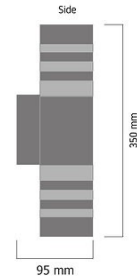

Product Images

A126

Specification Details

PRODUCT	: Outdoor Wall Lamp A126
BRAND	: EZ Lighting
DESCRIPTION	: Wall Lamp
DIMENSION	: L95 x W110 x H350 mm + Cable Length N/A mm
LAMP TYPE	: E27 x 1 pcs (Maximum : (Maximum : 3W (Prefer: G45))
COLOR	: Black
MATERIAL	: Powder Coated Aluminum
WEIGHT	: 1.000 kg
IP RATING	: IP 65
INSTALLATION	: Surface Mounted
CUT OUT SIZE	: -

Light Source Info

LIGHT COLOR CCT	: Depend On Bulb
POWER (WATT)	:
LUMEN	: -
BEAM ANGLE	: Depend On Bulb
CRI	: Depend On Bulb
INPUT VOLTAGE	: Depend On Bulb
POWER FACTOR	: Depend On Bulb
AVG. LIFE TIME	: Depend On Bulb
DIMMABLE	: Depend On Bulb
CONTROL GEAR	: