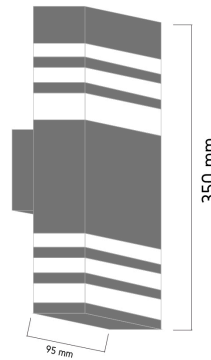

Product Images

Specification Details

PRODUCT	: Outdoor Wall Lamp A126
BRAND	: LIGHTTECH
DESCRIPTION	: Wall Lamp
DIMENSION	: L350 x W95 x H110 mm + Cable Length N/A mm
LAMP TYPE	: E27 x 1 pcs (Maximum : 3W (Prefer G45 Classic 2w))
COLOR	: Black
MATERIAL	: Polycarbonate
WEIGHT	: 1.2 kg
IP RATING	: IP 65
INSTALLATION	: Surface Mounted
CUT OUT SIZE	: -

Light Source Info

LIGHT COLOR CCT	: Depend On Bulb
POWER (WATT)	: -
LUMEN	: -
BEAM ANGLE	: Depend On Bulb
CRI	: Depend On Bulb
INPUT VOLTAGE	: Depend On Bulb
POWER FACTOR	: Depend On Bulb
AVG. LIFE TIME	: Depend On Bulb
DIMMABLE	: Depend On Bulb
CONTROL GEAR	: