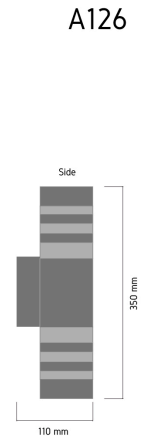

Product Images

Specification Details

PRODUCT	: Outdoor Wall Lamp A126
BRAND	: LIGHTTECH
DESCRIPTION	: Wall Lamp
DIMENSION	: L350 x W95 x H110 mm + Cable Length N/A mm
LAMP TYPE	: E27 x 1 pcs (Maximum : 3W (Prefer G45 Classic 2w))
COLOR	: Black
MATERIAL	: Polycarbonate
WEIGHT	: 1.2 kg
IP RATING	: IP 65
INSTALLATION	: Surface Mounted
CUT OUT SIZE	: -

Light Source Info

LIGHT COLOR CCT	: Depend On Bulb
POWER (WATT)	: -
LUMEN	: -
BEAM ANGLE	: Depend On Bulb
CRI	: Depend On Bulb
INPUT VOLTAGE	: Depend On Bulb
POWER FACTOR	: Depend On Bulb
AVG. LIFE TIME	: Depend On Bulb
DIMMABLE	: Depend On Bulb
CONTROL GEAR	: