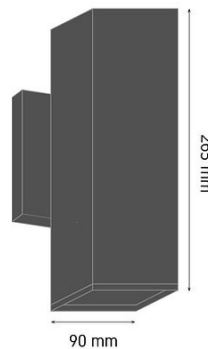

Product Images

A149

Specification Details

PRODUCT	: Outdoor Wall Lamp A149
BRAND	: EZ Lighting
DESCRIPTION	: Wall Lamp
DIMENSION	: L150 x W90 x H265 mm + Cable Length N/A mm
LAMP TYPE	: E27 x 2 pcs (Maximum : 6W (Prefer: 3W))
COLOR	: Black
MATERIAL	: Powder Coated Aluminum,Glass
WEIGHT	: 1.000 kg
IP RATING	: IP 65
INSTALLATION	: Surface Mounted
CUT OUT SIZE	: -

Light Source Info

LIGHT COLOR CCT	: Depend On Bulb
POWER (WATT)	:
LUMEN	: -
BEAM ANGLE	: Depend On Bulb
CRI	: Depend On Bulb
INPUT VOLTAGE	: Depend On Bulb
POWER FACTOR	: Depend On Bulb
AVG. LIFE TIME	: Depend On Bulb
DIMMABLE	: Depend On Bulb
CONTROL GEAR	: