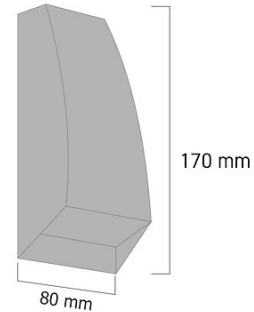

Product Images

A168

Specification Details

PRODUCT	: Outdoor Wall Lamp A168
BRAND	: EZ Lighting
DESCRIPTION	: Wall Lamp
DIMENSION	: L45 x W80 x H170 mm + Cable Length N/A mm
LAMP TYPE	: LED Built-in x 2 pcs
COLOR	: Black
MATERIAL	: Powder Coated Aluminum,Glass
WEIGHT	: 0.000 kg
IP RATING	: IP 65
INSTALLATION	: Surface Mounted
CUT OUT SIZE	: -

Light Source Info

LIGHT COLOR CCT	: 3000K
POWER (WATT)	: 3
LUMEN	: 300
BEAM ANGLE	: N/A
CRI	: > 80
INPUT VOLTAGE	: AC 220V
POWER FACTOR	: N/A
AVG. LIFE TIME	: 25,000 Hrs
DIMMABLE	: Non-Dimmable
CONTROL GEAR	: Driver Included