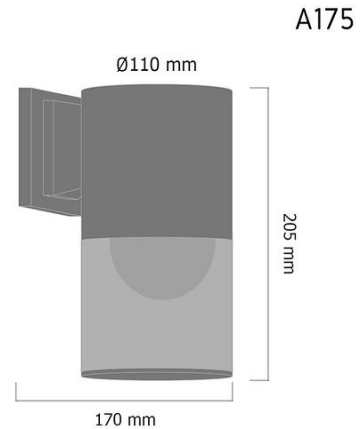

Product Images

Specification Details

PRODUCT	: Outdoor Wall Lamp A175
BRAND	: EZ Lighting
DESCRIPTION	: Wall Lamp
DIMENSION	: L170 x W110 x H205 mm + Cable Length N/A mm
LAMP TYPE	: E27 x 1 pcs (Maximum : 15W (Prefer :12W))
COLOR	: Black,Clear
MATERIAL	: Powder Coated Aluminum,Polycarbonate
WEIGHT	: 1.000 kg
IP RATING	: IP 65
INSTALLATION	: Surface Mounted
CUT OUT SIZE	: -

Light Source Info

LIGHT COLOR CCT	: Depend On Bulb
POWER (WATT)	: 15W
LUMEN	: -
BEAM ANGLE	: Depend On Bulb
CRI	: Depend On Bulb
INPUT VOLTAGE	: Depend On Bulb
POWER FACTOR	: Depend On Bulb
AVG. LIFE TIME	: Depend On Bulb
DIMMABLE	: Depend On Bulb
CONTROL GEAR	: