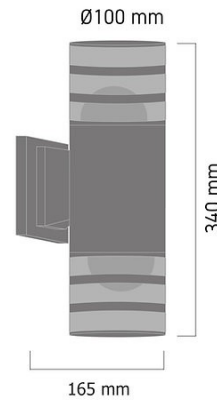

Product Images

A179

Specification Details

PRODUCT	: Outdoor Wall Lamp A179
BRAND	: EZ Lighting
DESCRIPTION	: Wall Lamp
DIMENSION	: L165 x W100 x H340 mm + Cable Length N/A mm
LAMP TYPE	: E27 x 2 pcs (Maximum : 15W (Prefer : 12W))
COLOR	: Black,Clear
MATERIAL	: Powder Coated Aluminum,Polycarbonate
WEIGHT	: 1.000 kg
IP RATING	: IP 65
INSTALLATION	: Surface Mounted
CUT OUT SIZE	: -

Light Source Info

LIGHT COLOR CCT	: Depend On Bulb
POWER (WATT)	: -
LUMEN	: -
BEAM ANGLE	: Depend On Bulb
CRI	: Depend On Bulb
INPUT VOLTAGE	: Depend On Bulb
POWER FACTOR	: Depend On Bulb
AVG. LIFE TIME	: Depend On Bulb
DIMMABLE	: Depend On Bulb
CONTROL GEAR	: -