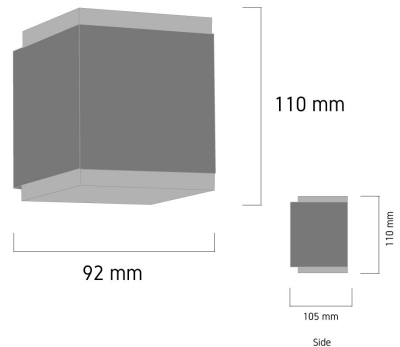

Product Images

A280

Specification Details

PRODUCT	: Outdoor Wall Lamp A280
BRAND	: LAMP & LIGHT
DESCRIPTION	: Outdoor Wall Lamp
DIMENSION	: L105 x W92 x H110 mm + Cable Length N/A mm
LAMP TYPE	: LED Built-in x 2 pcs ( Maximum : Non-replaceable (OSRAM SMD 12W))
COLOR	: Powder Coated Black
MATERIAL	: Polycarbonate, Die-Cast Aluminum
WEIGHT	: 0.65 kg
IP RATING	: IP 54
INSTALLATION	: Surface Mounted
CUT OUT SIZE	: -

Light Source Info

LIGHT COLOR CCT	: 3000K
POWER (WATT)	: 12W
LUMEN	: 700
BEAM ANGLE	: 120 D
CRI	: > 80
INPUT VOLTAGE	: AC 220V
POWER FACTOR	: 0.5
AVG. LIFE TIME	: 50,000 Hrs
DIMMABLE	: Non-Dimmable
CONTROL GEAR	: Control Gear Driver included