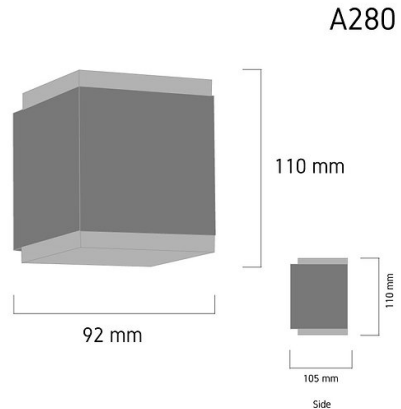

**Product Images**

**Specification Details**

PRODUCT	: Outdoor Wall Lamp A280
BRAND	: LAMP & LIGHT
DESCRIPTION	: Outdoor Wall Lamp
DIMENSION	: L105 x W92 x H110 mm + Cable Length N/A mm
LAMP TYPE	: LED Built-in x 2 pcs
COLOR	: Black
MATERIAL	: Die-Cast Aluminum, Polycarbonate
WEIGHT	: 0.650 kg
IP RATING	: IP 65
INSTALLATION	: Surface Mounted
CUT OUT SIZE	: -

**Light Source Info**

LIGHT COLOR CCT	: 3000K
POWER (WATT)	: 12W
LUMEN	: 700
BEAM ANGLE	: 120 D
CRI	: > 80
INPUT VOLTAGE	: AC 220V
POWER FACTOR	: 0.5
AVG. LIFE TIME	: 50,000 Hrs
DIMMABLE	: Non-Dimmable
CONTROL GEAR	: Control Gear Driver included