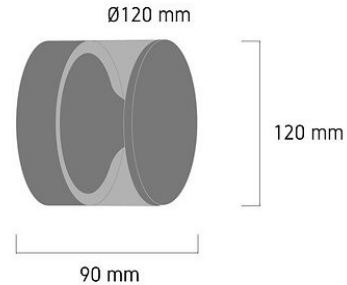

Product Images

A281

Specification Details

PRODUCT	: Outdoor Wall Lamp A281
BRAND	: LAMP & LIGHT
DESCRIPTION	: Outdoor Wall Lamp
DIMENSION	: L90 x W120 x H120 mm + Cable Length N/A mm
LAMP TYPE	: LED Built-in x 1 pcs
COLOR	: Dark Grey
MATERIAL	: Die-Cast Aluminum, Polycarbonate
WEIGHT	: 0.550 kg
IP RATING	: IP 65
INSTALLATION	: Surface Mounted
CUT OUT SIZE	: -

Light Source Info

LIGHT COLOR CCT	: 3000K
POWER (WATT)	: 9W
LUMEN	: 500
BEAM ANGLE	: 120 D
CRI	: > 80
INPUT VOLTAGE	: AC 220V
POWER FACTOR	: 0.5
AVG. LIFE TIME	: 50,000 Hrs
DIMMABLE	: Non-Dimmable
CONTROL GEAR	: Control Gear Driver included