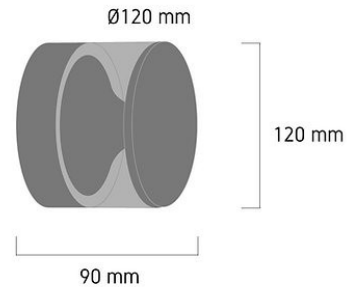

Product Images

A282

Specification Details

PRODUCT	: Outdoor Wall Lamp A282
BRAND	: LAMP & LIGHT
DESCRIPTION	: Outdoor Wall Lamp
DIMENSION	: L90 x W120 x H120 mm + Cable Length N/A mm
LAMP TYPE	: LED Built-in x 1 pcs
COLOR	: White
MATERIAL	: Die-Cast Aluminum, Polycarbonate
WEIGHT	: 0.550 kg
IP RATING	: IP 65
INSTALLATION	: Surface Mounted
CUT OUT SIZE	: -

Light Source Info

LIGHT COLOR CCT	: 3000K
POWER (WATT)	: 9W
LUMEN	: 500
BEAM ANGLE	: 120 D
CRI	: > 80
INPUT VOLTAGE	: AC 220V
POWER FACTOR	: 0.5
AVG. LIFE TIME	: 50,000 Hrs
DIMMABLE	: Non-Dimmable
CONTROL GEAR	: Control Gear Driver included