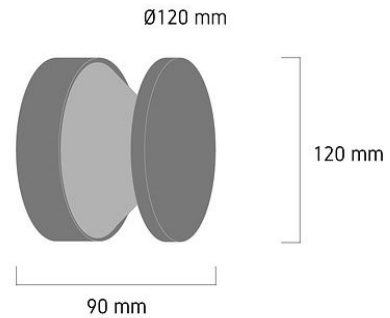

Product Images

A283

Specification Details

PRODUCT	: Outdoor Wall Lamp A283
BRAND	: LAMP & LIGHT
DESCRIPTION	: Outdoor Wall Lamp
DIMENSION	: L90 x W120 x H120 mm + Cable Length N/A mm
LAMP TYPE	: LED Built-in x 1 pcs (Maximum : Non-replaceable (OSRAM SMD 9W))
COLOR	: Dark Grey
MATERIAL	: Die-Cast Aluminum
WEIGHT	: 0.530 kg
IP RATING	: IP 65
INSTALLATION	: Surface Mounted
CUT OUT SIZE	: -

Light Source Info

LIGHT COLOR CCT	: 3000K
POWER (WATT)	: 9W
LUMEN	: 500
BEAM ANGLE	: 120 D
CRI	: > 80
INPUT VOLTAGE	: AC 220V
POWER FACTOR	: 0.5
AVG. LIFE TIME	: 50,000 Hrs
DIMMABLE	: Non-Dimmable
CONTROL GEAR	: Control Gear Driver included