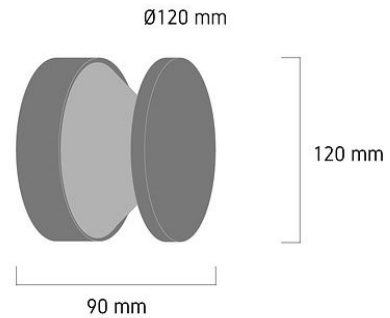

Product Images

A284

Specification Details

PRODUCT	: Outdoor Wall Lamp A284
BRAND	: LAMP & LIGHT
DESCRIPTION	: Outdoor Wall Lamp
DIMENSION	: L90 x W120 x H120 mm + Cable Length N/A mm
LAMP TYPE	: LED Built-in x 1 pcs (Maximum : Non-replaceable (OSRAM SMD 9W))
COLOR	: Silver Grey
MATERIAL	: Die-Cast Aluminum
WEIGHT	: 0.530 kg
IP RATING	: IP 65
INSTALLATION	: Surface Mounted
CUT OUT SIZE	: -

Light Source Info

LIGHT COLOR CCT	: 3000K
POWER (WATT)	: 9W
LUMEN	: 500
BEAM ANGLE	: 120 D
CRI	: > 80
INPUT VOLTAGE	: AC 220V
POWER FACTOR	: 0.5
AVG. LIFE TIME	: 50,000 Hrs
DIMMABLE	: Non-Dimmable
CONTROL GEAR	: Control Gear Driver included