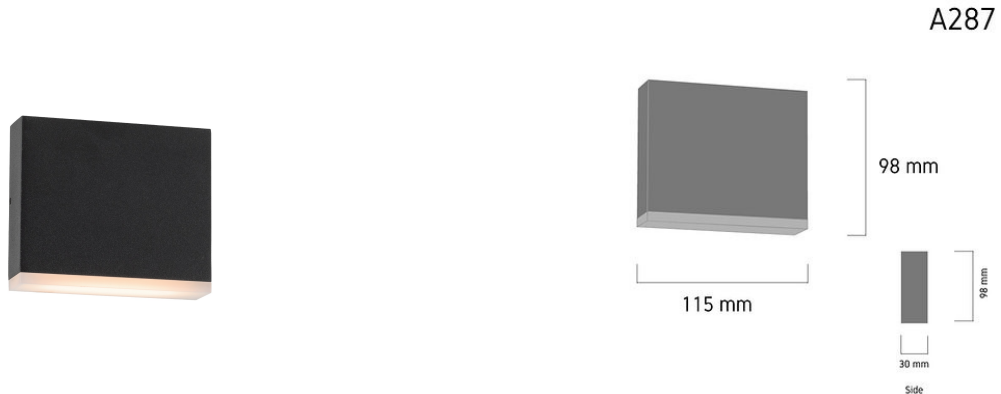

Product Images

Specification Details

PRODUCT	: Outdoor Wall Lamp A287
BRAND	: LAMP & LIGHT
DESCRIPTION	: Outdoor Wall Lamp
DIMENSION	: L30 x W115 x H98 mm + Cable Length N/A mm
LAMP TYPE	: LED Built-in x 1 pcs ( Maximum : Non-replaceable (OSRAM SMD 3W))
COLOR	: Black
MATERIAL	: Die-Cast Aluminum,Polycarbonate
WEIGHT	: 0.370 kg
IP RATING	: IP 65
INSTALLATION	: Surface Mounted
CUT OUT SIZE	: -

Light Source Info

LIGHT COLOR CCT	: 3000K
POWER (WATT)	: 3W
LUMEN	: 140
BEAM ANGLE	: 120 D
CRI	: > 80
INPUT VOLTAGE	: AC 220V
POWER FACTOR	: 0.5
AVG. LIFE TIME	: 50,000 Hrs
DIMMABLE	: Non-Dimmable
CONTROL GEAR	: Control Gear Driver included