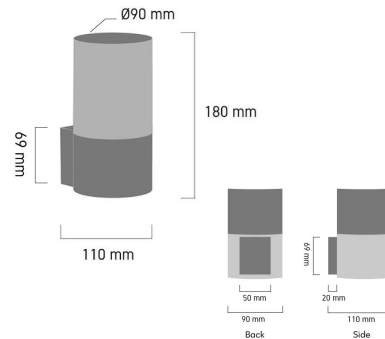

## Specification Details

PRODUCT	: Outdoor Wall Lamp A288
BRAND	: LAMP & LIGHT
DESCRIPTION	: Outdoor Wall Lamp
DIMENSION	: L110 x W90 x H180 mm + Cable Length N/A mm
LAMP TYPE	: E27 x 1 pcs ( Maximum : 12W (Prefer : 8W))
COLOR	: Dark Grey
MATERIAL	: Die-Cast Aluminum, Polycarbonate
WEIGHT	: 0.420 kg
IP RATING	: IP 65
INSTALLATION	: Surface Mounted
CUT OUT SIZE	: -

## Light Source Info

LIGHT COLOR CCT	: Depend On Bulb
POWER (WATT)	: 12W
LUMEN	: Depend On Bulb
BEAM ANGLE	: Depend On Bulb
CRI	: Depend On Bulb
INPUT VOLTAGE	: Depend On Bulb
POWER FACTOR	: Depend On Bulb
AVG. LIFE TIME	: Depend On Bulb
DIMMABLE	: Depend On Bulb
CONTROL GEAR	: