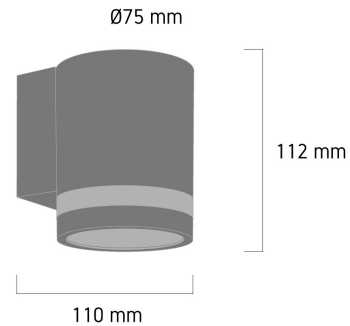

Product Images

A294

Specification Details

PRODUCT	: Outdoor Wall Lamp A294
BRAND	: LAMP & LIGHT
DESCRIPTION	: Outdoor Wall Lamp
DIMENSION	: L110 x W75 x H112 mm + Cable Length N/A mm
LAMP TYPE	: GU10 x 1 pcs ( Maximum : 10W (prefer LED GU10 7W))
COLOR	: Powder Coated Silver Grey
MATERIAL	: Polycarbonate, Die-Cast Aluminum
WEIGHT	: 0.4 kg
IP RATING	: IP 54
INSTALLATION	: Surface Mounted
CUT OUT SIZE	: -

Light Source Info

LIGHT COLOR CCT	: Depend On Bulb
POWER (WATT)	: Depend On Bulb
LUMEN	: Depend On Bulb
BEAM ANGLE	: Depend On Bulb
CRI	: Depend On Bulb
INPUT VOLTAGE	: Depend On Bulb
POWER FACTOR	: Depend On Bulb
AVG. LIFE TIME	: Depend On Bulb
DIMMABLE	: Depend On Bulb
CONTROL GEAR	: