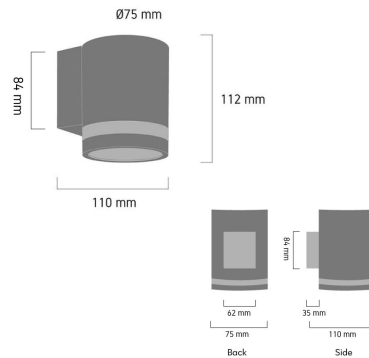

Product Images

A294

Specification Details

PRODUCT	: Outdoor Wall Lamp A294
BRAND	: LAMP & LIGHT
DESCRIPTION	: Outdoor Wall Lamp
DIMENSION	: L110 x W75 x H112 mm + Cable Length N/A mm
LAMP TYPE	: GU10 x 1 pcs (Maximum : 7W (Prefer : 7W))
COLOR	: Silver Grey
MATERIAL	: Die-Cast Aluminum, Polycarbonate
WEIGHT	: 0.400 kg
IP RATING	: IP 65
INSTALLATION	: Surface Mounted
CUT OUT SIZE	: -

Light Source Info

LIGHT COLOR CCT	: Depend On Bulb
POWER (WATT)	: 7W
LUMEN	: Depend On Bulb
BEAM ANGLE	: Depend On Bulb
CRI	: Depend On Bulb
INPUT VOLTAGE	: Depend On Bulb
POWER FACTOR	: Depend On Bulb
AVG. LIFE TIME	: Depend On Bulb
DIMMABLE	: Depend On Bulb
CONTROL GEAR	: