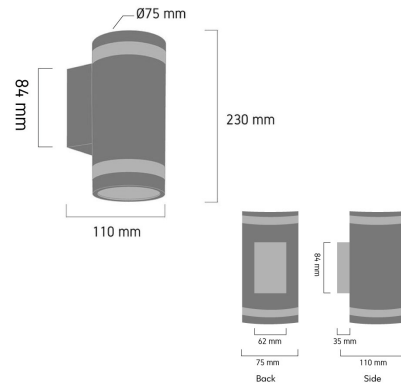

Product Images

A295

Specification Details

PRODUCT	: Outdoor Wall Lamp A295
BRAND	: LAMP & LIGHT
DESCRIPTION	: Outdoor Wall Lamp
DIMENSION	: L110 x W75 x H230 mm + Cable Length N/A mm
LAMP TYPE	: GU10 x 2 pcs (Maximum : 7W (Prefer : 7W))
COLOR	: Dark Grey
MATERIAL	: Die-Cast Aluminum, Polycarbonate
WEIGHT	: 0.560 kg
IP RATING	: IP 65
INSTALLATION	: Surface Mounted
CUT OUT SIZE	: -

Light Source Info

LIGHT COLOR CCT	: Depend On Bulb
POWER (WATT)	: 7W
LUMEN	: Depend On Bulb
BEAM ANGLE	: Depend On Bulb
CRI	: Depend On Bulb
INPUT VOLTAGE	: Depend On Bulb
POWER FACTOR	: Depend On Bulb
AVG. LIFE TIME	: Depend On Bulb
DIMMABLE	: Depend On Bulb
CONTROL GEAR	: