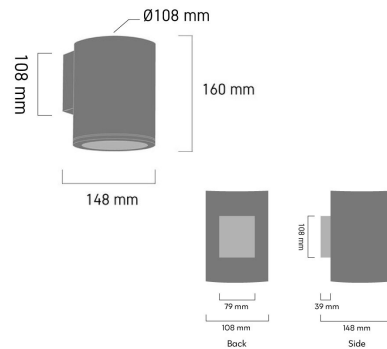

Product Images

A298

Specification Details

PRODUCT	: Outdoor Wall Lamp A296
BRAND	: LAMP & LIGHT
DESCRIPTION	: Outdoor Wall Lamp
DIMENSION	: L110 x W75 x H230 mm + Cable Length N/A mm
LAMP TYPE	: GU10 x 2 pcs (Maximum : 7W (Prefer : 7W))
COLOR	: Silver Grey
MATERIAL	: Die-Cast Aluminum, Polycarbonate
WEIGHT	: 0.560 kg
IP RATING	: IP 65
INSTALLATION	: Surface Mounted
CUT OUT SIZE	: -

Light Source Info

LIGHT COLOR CCT	: Depend On Bulb
POWER (WATT)	: 7W
LUMEN	: Depend On Bulb
BEAM ANGLE	: Depend On Bulb
CRI	: Depend On Bulb
INPUT VOLTAGE	: Depend On Bulb
POWER FACTOR	: Depend On Bulb
AVG. LIFE TIME	: Depend On Bulb
DIMMABLE	: Depend On Bulb
CONTROL GEAR	: