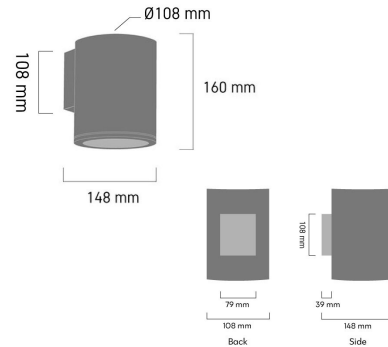

Product Images

A297

Specification Details

PRODUCT	: Outdoor Wall Lamp A297
BRAND	: LAMP & LIGHT
DESCRIPTION	: Outdoor Wall Lamp
DIMENSION	: L148 x W108 x H160 mm + Cable Length N/A mm
LAMP TYPE	: E27 x 1 pcs (Maximum : 8W (Prefer: PAR20)))
COLOR	: Dark Grey
MATERIAL	: Die-Cast Aluminum,Glass
WEIGHT	: 0.950 kg
IP RATING	: IP 65
INSTALLATION	: Surface Mounted
CUT OUT SIZE	: -

Light Source Info

LIGHT COLOR CCT	: Depend On Bulb
POWER (WATT)	: 8W
LUMEN	: Depend On Bulb
BEAM ANGLE	: Depend On Bulb
CRI	: Depend On Bulb
INPUT VOLTAGE	: Depend On Bulb
POWER FACTOR	: Depend On Bulb
AVG. LIFE TIME	: Depend On Bulb
DIMMABLE	: Depend On Bulb
CONTROL GEAR	: