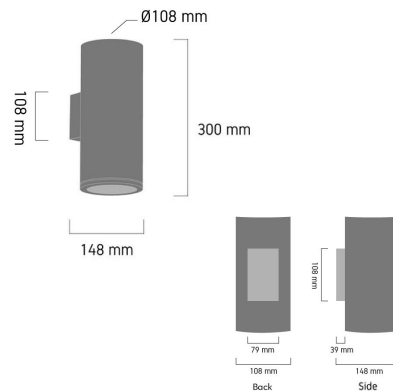

Product Images

A299

Specification Details

PRODUCT	: Outdoor Wall Lamp A299
BRAND	: LAMP & LIGHT
DESCRIPTION	: Outdoor Wall Lamp
DIMENSION	: L148 x W108 x H300 mm + Cable Length N/A mm
LAMP TYPE	: E27 x 2 pcs (Maximum : 8W (Prefer: PAR20))
COLOR	: Dark Grey
MATERIAL	: Die-Cast Aluminum,Glass
WEIGHT	: 1.390 kg
IP RATING	: IP 65
INSTALLATION	: Surface Mounted
CUT OUT SIZE	: -

Light Source Info

LIGHT COLOR CCT	: Depend On Bulb
POWER (WATT)	:
LUMEN	: Depend On Bulb
BEAM ANGLE	: Depend On Bulb
CRI	: Depend On Bulb
INPUT VOLTAGE	: Depend On Bulb
POWER FACTOR	: Depend On Bulb
AVG. LIFE TIME	: Depend On Bulb
DIMMABLE	: Depend On Bulb
CONTROL GEAR	: