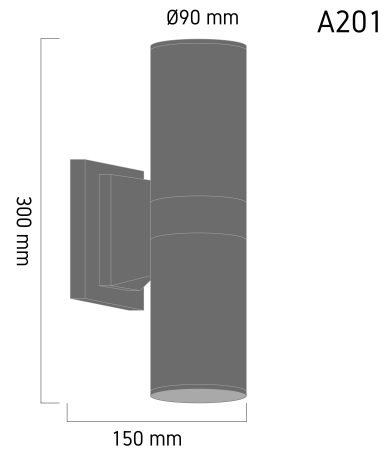

## Specification Details

PRODUCT	: Outdoor Wall Lamp A201
BRAND	: EZ Lighting
DESCRIPTION	: Wall Lamp
DIMENSION	: L150 x W90 x H300 mm + Cable Length N/A mm
LAMP TYPE	: E27 x 2 pcs ( Maximum : ( Maximum : 12W (Prefer E27 LED Bulb 8W)))
COLOR	: Silver
MATERIAL	: Powder Coated Aluminum,Glass
WEIGHT	: 1.000 kg
IP RATING	: IP 65
INSTALLATION	: Surface Mounted
CUT OUT SIZE	: -

## Light Source Info

LIGHT COLOR CCT	: Depend On Bulb
POWER (WATT)	: 12W
LUMEN	: -
BEAM ANGLE	: Depend On Bulb
CRI	: Depend On Bulb
INPUT VOLTAGE	: Depend On Bulb
POWER FACTOR	: Depend On Bulb
AVG. LIFE TIME	: Depend On Bulb
DIMMABLE	: Depend On Bulb
CONTROL GEAR	: