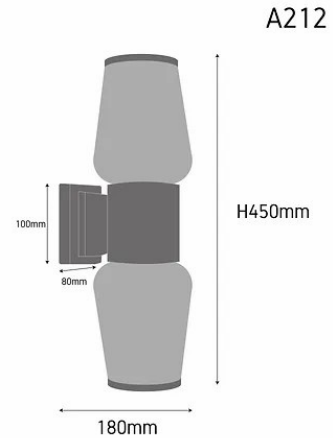

Product Images

Specification Details

PRODUCT	: Outdoor Wall Lamp A212
BRAND	: LAMP & LIGHT
DESCRIPTION	: Wall Lamp
DIMENSION	: L450 x W180 x H140 mm + Cable Length N/A mm
LAMP TYPE	: E27 x 2 pcs (Maximum : 15W (Prefer E27 LED Bulb 8W))
COLOR	: Powdered Coated Sandy Black
MATERIAL	: Polycarbonate, Powder Coated Aluminum
WEIGHT	: 1.2 kg
IP RATING	: IP 65
INSTALLATION	: Surface Mounted
CUT OUT SIZE	: -

Light Source Info

LIGHT COLOR CCT	: Depend On Bulb
POWER (WATT)	: -
LUMEN	: -
BEAM ANGLE	: Depend On Bulb
CRI	: Depend On Bulb
INPUT VOLTAGE	: Depend On Bulb
POWER FACTOR	: Depend On Bulb
AVG. LIFE TIME	: Depend On Bulb
DIMMABLE	: Depend On Bulb
CONTROL GEAR	: