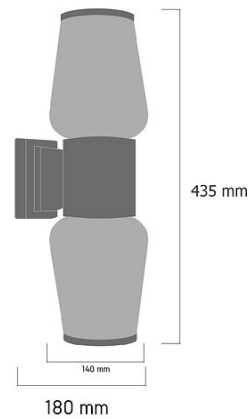

Product Images

A212

Specification Details

PRODUCT	: Outdoor Wall Lamp A212
BRAND	: EZ Lighting
DESCRIPTION	: Wall Lamp
DIMENSION	: L180 x W140 x H435 mm + Cable Length N/A mm
LAMP TYPE	: E27 x 2 pcs (Maximum : (Maximum : 15W (Prefer E27 LED Bulb 12W)))
COLOR	: Black
MATERIAL	: Powder Coated Aluminum,Polycarbonate
WEIGHT	: 1.000 kg
IP RATING	: IP 65
INSTALLATION	: Surface Mounted
CUT OUT SIZE	: -

Light Source Info

LIGHT COLOR CCT	: Depend On Bulb
POWER (WATT)	: 15W
LUMEN	: -
BEAM ANGLE	: Depend On Bulb
CRI	: Depend On Bulb
INPUT VOLTAGE	: Depend On Bulb
POWER FACTOR	: Depend On Bulb
AVG. LIFE TIME	: Depend On Bulb
DIMMABLE	: Depend On Bulb
CONTROL GEAR	: