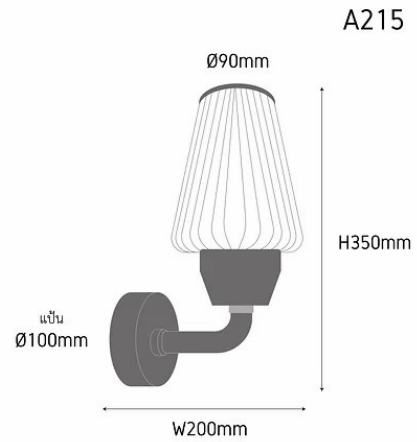

Product Images

Specification Details

PRODUCT	: Outdoor Wall Lamp A215
BRAND	: LAMP & LIGHT
DESCRIPTION	: Wall Lamp
DIMENSION	: L350 x W200 x H150 mm + Cable Length N/A mm
LAMP TYPE	: E27 x 1 pcs ( Maximum : 15W (Prefer E27 LED Bulb 8W))
COLOR	: Black
MATERIAL	: Polycarbonate, Powder Coated Aluminum
WEIGHT	: 1 kg
IP RATING	: IP 65
INSTALLATION	: Surface Mounted
CUT OUT SIZE	: -

Light Source Info

LIGHT COLOR CCT	: Depend On Bulb
POWER (WATT)	: -
LUMEN	: -
BEAM ANGLE	: Depend On Bulb
CRI	: Depend On Bulb
INPUT VOLTAGE	: Depend On Bulb
POWER FACTOR	: Depend On Bulb
AVG. LIFE TIME	: Depend On Bulb
DIMMABLE	: Depend On Bulb
CONTROL GEAR	: