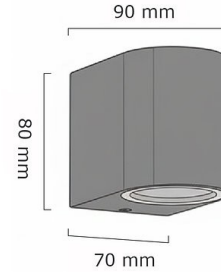

Product Images

A219

Specification Details

PRODUCT	: Outdoor Wall Lamp A219
BRAND	: LAMP & LIGHT
DESCRIPTION	: Outdoor Wall Lamp
DIMENSION	: L90 x W70 x H80 mm + Cable Length N/A mm
LAMP TYPE	: GU10 x 1 pcs (Maximum : 7W : (Prefer : 7W))
COLOR	: Black
MATERIAL	: Die-Cast Aluminum,-
WEIGHT	: 0.100 kg
IP RATING	: IP 44
INSTALLATION	: Surface Mounted
CUT OUT SIZE	: -

Light Source Info

LIGHT COLOR CCT	: Depend On Bulb
POWER (WATT)	:
LUMEN	: -
BEAM ANGLE	: Depend On Bulb
CRI	: Depend On Bulb
INPUT VOLTAGE	: Depend On Bulb
POWER FACTOR	: Depend On Bulb
AVG. LIFE TIME	: Depend On Bulb
DIMMABLE	: Depend On Bulb
CONTROL GEAR	: